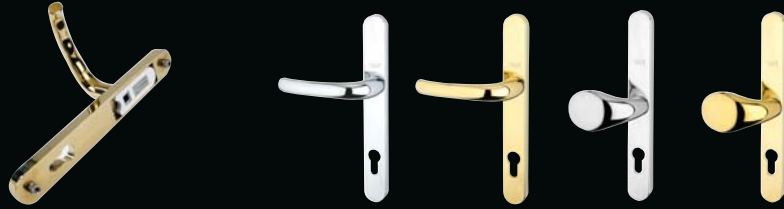

options and accessories

high security handles

Yale High Security Handles
(PAS 24 Clause 11 Compliant) fitted as
standard to all Hurst Composite Doors.

Available as Lever Lever or Lever Pad.

The world's favourite lock -
Yale locks utilised as standard

knockers and letterplates

A whole range of door knockers and numerals are available in White, Brass and Chrome colour options.
Spyholes, door guards, dog bolts and safety chains are also available for the Composite range.

Letterplates

Urn

Urn with spy hole

Victorian Scroll

Oval

weatherbars and door colours

Rosewood

Blue

Black

Red

Oak

White

Green

Brass and silver effect
weatherbars are fitted as
standard to all Hurst
Composite doors but a
range of coloured
weatherbars are now
available to match your
chosen door colour.

The Hurst Composite door is available in these 7 colour
options to the exterior side, all interiors will be white.